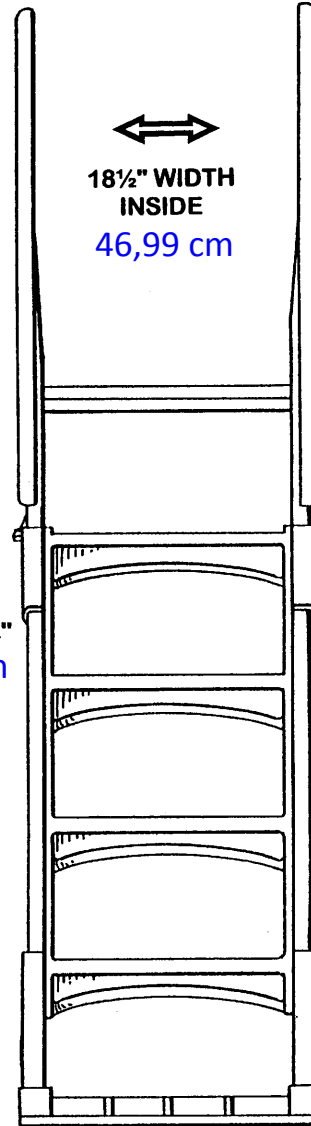

**MODEL SLA "SLIDE-LOCK"
A-FRAME POOL LADDER**

LADDER IS ADJUSTABLE
FROM 48" TO 56"
da 121,92 a 142,24 cm

ANTI-ENTRAPMENT BARRIER
INCLUDED BUT NOT SHOWN