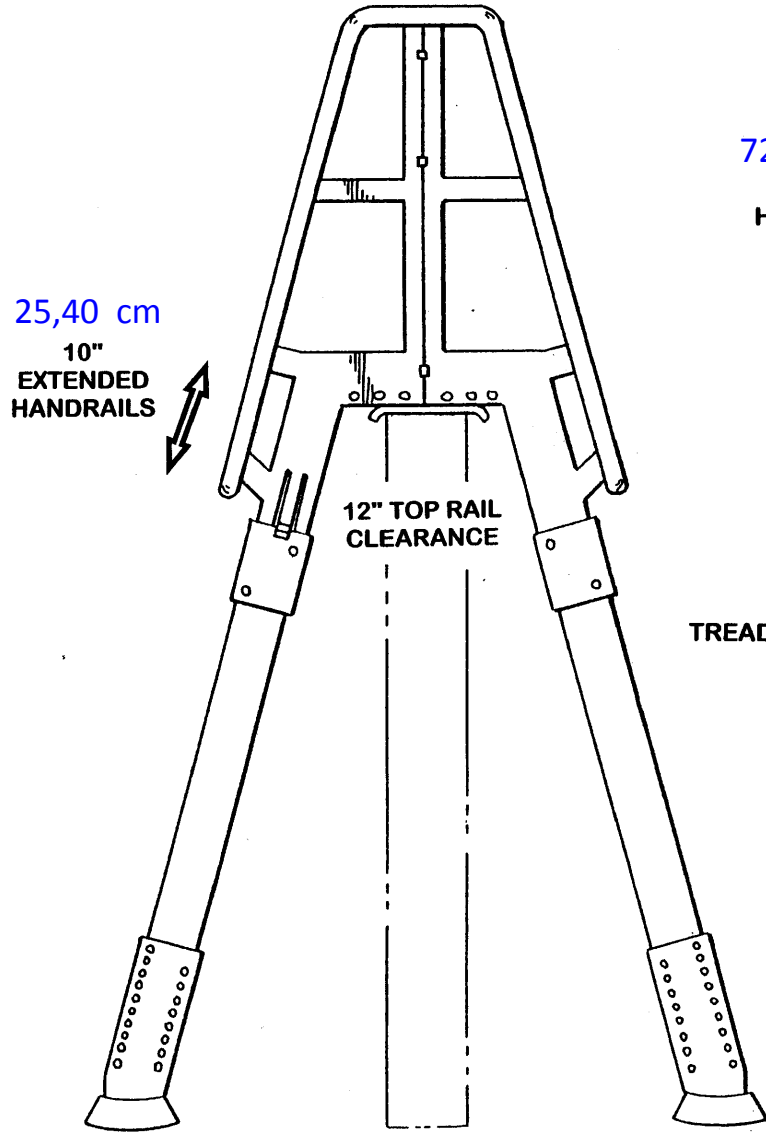

**MODEL SLA "SLIDE-LOCK"
A-FRAME POOL LADDER**

LADDER IS ADJUSTABLE
FROM 48" TO 56"
da 121,92 a 142,24 cm

ANTI-ENTRAPMENT BARRIER
INCLUDED BUT NOT SHOWN