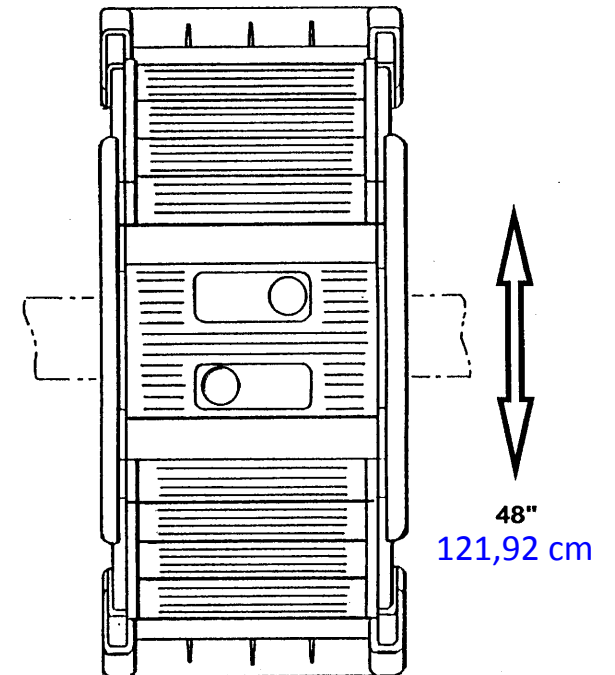

**MODEL SLA "SLIDE-LOCK"
A-FRAME POOL LADDER**

LADDER IS ADJUSTABLE
FROM 48" TO 56"
da 121,92 a 142,24 cm

ANTI-ENTRAPMENT BARRIER
INCLUDED BUT NOT SHOWN